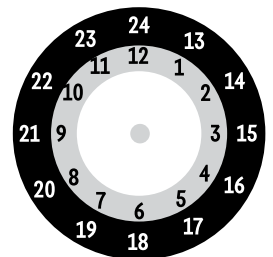

Operators: HUL - Hulley's of Baslow, TM - TM Travel.

24 hour clock

24 hour clock

Throughout South Yorkshire our timetables use the 24 hour clock to avoid confusion between am and pm times.

For example:

9.00am is shown as 0900

2.15pm is shown as 1415

10.25pm is shown as 2225

24 hour times

12 hour times